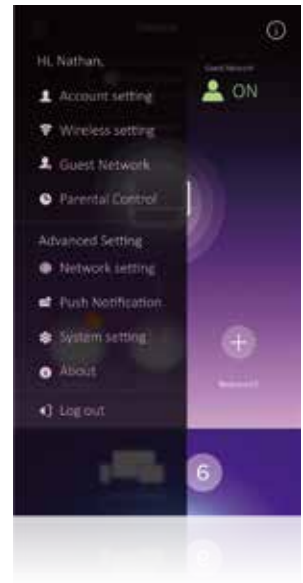

Node will find the best performance

System Load Balance

Builds a reliable whole home Wi-Fi coverage

Easy Wi-Fi Setup and Management that Matters

Simply download the Gemini+ App and follow the setup wizard, your whole home Wi-Fi is connected within minutes. Zero configuration with plug-and-play auto-grouping management, second and third Gemini+ devices will sync with auto-grouping to get even better whole-home Wi-Fi coverage, with no other settings required. The Gemini+ App is not only for easy setup but also for easy controlling and monitoring your whole home Wi-Fi.

Smart Setup

-  Connect to Master Unit
-  Download Gemini App
-  Follow Setup Wizard
-  Get Online

Smart Management

-  Wi-Fi Settings
-  Device List
-  Guest Network
-  Parental Controls

Reliable Wi-Fi for Today's Connected Smart Home