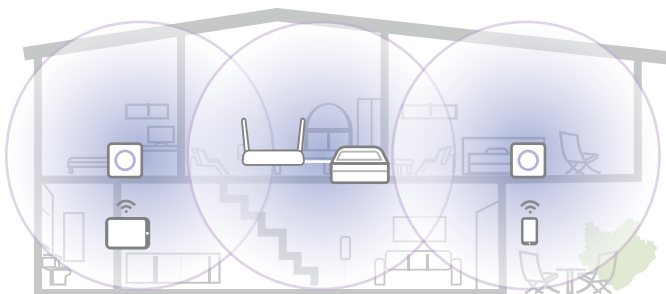

Seamless Wi-Fi Experience.

Gemini+ Whole Home Wi-Fi System with Mesh technology operates a single network (one SSID) that works to ensure a 100% seamless connection as you move throughout your home without the need to connect and login again.

Work with All Wi-Fi Smart Home IoT Devices.

Gemini+ Whole Home Wi-Fi System

RG113KN

Whole Home Nano Wi-Fi System

- 3-pack : 1 ultra desktop AP and 2 nano wall-plug extenders
- Desktop unit with 2 x Giga port

*Master desktop unit is default with AP mode.

RG113KU

Whole Home Ultra Wi-Fi System

- 3-pack : 1 ultra desktop AP and 2 ultra desktop extenders
- Desktop unit with 2 x Giga port

*Master unit is default with AP mode.