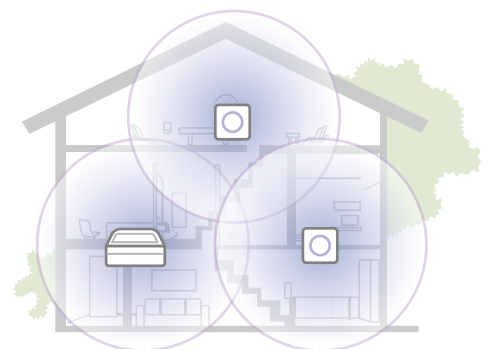

Always Connected Wi-Fi for Everywhere

Gemini+ Whole Home Wi-Fi System

Gemini+ Whole Home Wi-Fi System is designed for a broad range of home environments and uses Mesh technology to reach every corner of your home with a fast and reliable Wi-Fi. It always connects your devices to the strongest Wi-Fi signal without buffering or losing connection and works with your existing modem and router to build a dead-zone free connection. Build a wonderful home Wi-Fi experience for you and your family with Edimax Gemini+ Whole Home Wi-Fi System.

Seamless Wi-Fi Experience.

Gemini+ Whole Home Wi-Fi System with Mesh technology operates a single network (one SSID) that works to ensure a 100% seamless connection as you move throughout your home without the need to connect and login again.

Mesh Ai

Single Network (SSID)

Builds a consistent Wi-Fi through your whole home

Self-Healing

Auto reconnects when one node shuts down

System-Optimizing

Finds the best Wi-Fi performance and path

Self-Optimizing

Node will find the best performance

System Load Balance

Builds a reliable whole home Wi-Fi coverage

Easy Wi-Fi Setup and Management that Matters

Simply download the Gemini+ App and follow the setup wizard, your whole home Wi-Fi is connected within minutes. Zero configuration with plug-and-play auto-grouping management, second and third Gemini+ devices will sync with auto-grouping to get even better whole-home Wi-Fi coverage, with no other settings required. The Gemini+ App is not only for easy setup but also for easy controlling and monitoring your whole home Wi-Fi.