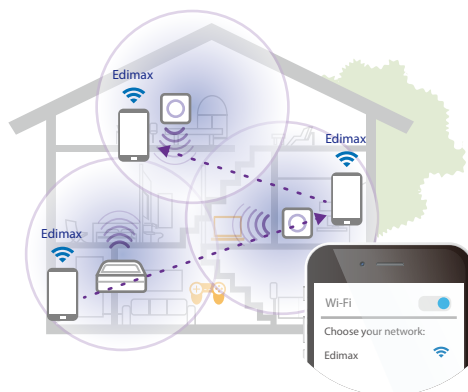

Always Connected Wi-Fi for Everywhere

Gemini+ Whole Home Wi-Fi System

Gemini+ Whole Home Wi-Fi System is designed for a broad range of home environments and uses Mesh technology to reach every corner of your home with a fast and reliable Wi-Fi. It always connects your devices to the strongest Wi-Fi signal without buffering or losing connection and works with your existing modem and router to build a dead-zone free connection. Build a wonderful home Wi-Fi experience for you and your family with Edimax Gemini+ Whole Home Wi-Fi System.

- AC1200 Gigabit dual-band 3-pack Wi-Fi system
- Easily upgrade and extend high-speed Wi-Fi with coverage
- High-performance 11ac Wave 2 MU-MIMO and Beamforming supported
- Always connected with Mesh seamless Wi-Fi roaming
- Easy Plug-and-Play, Auto-Grouping Management
- Reliable Wi-Fi with auto optimizing dynamic path selection and self-healing
- Smart app setup and Wi-Fi management

Seamless Wi-Fi Experience.

Gemini+ Whole Home Wi-Fi System with Mesh technology operates a single network (one SSID) that works to ensure a 100% seamless connection as you move throughout your home without the need to connect and login again.

Mesh Ai

Single Network (SSID)

Builds a consistent Wi-Fi through your whole home

Self-Healing

Auto reconnects when one node shuts down

System-Optimizing

Finds the best Wi-Fi performance and path

Self-Optimizing