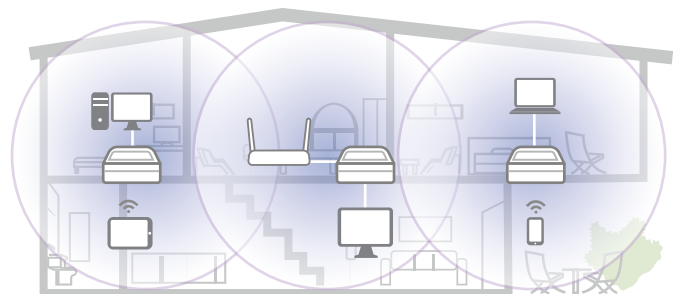

Seamless Wi-Fi Experience.

Gemini+ Whole Home Wi-Fi System with Mesh technology operates a single network (one SSID) that works to ensure a 100% seamless connection as you move throughout your home without the need to connect and login again.

Gemini+ whole home Wi-Fi system improves Wi-Fi reliability at home for all popular Wi-Fi smart home IoT devices such as smart plugs, lighting, home appliances, computers, security cameras and lots of home sensors.

Work with All Wi-Fi Smart Home IoT Devices.

Gemini+ Whole Home Wi-Fi System

RG113KN

Whole Home Nano Wi-Fi System

- 3-pack : 1 ultra desktop AP and 2 nano wall-plug extenders
- Desktop unit with 2 x Giga port

*Master desktop unit is default with AP mode.

RG113KU

Whole Home Ultra Wi-Fi System

- 3-pack : 1 ultra desktop AP and 2 ultra desktop extenders
- Desktop unit with 2 x Giga port

*Master unit is default with AP mode.