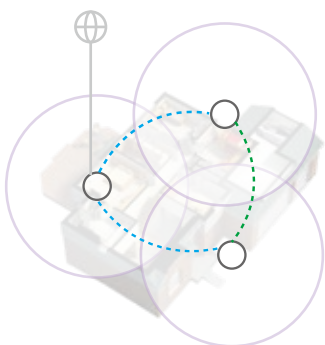

Always Connected Wi-Fi for Everywhere

Gemini+ Whole Home Wi-Fi System

Gemini+ Whole Home Wi-Fi System is designed for a broad range of home environments and uses Mesh technology to reach every corner of your home with a fast and reliable Wi-Fi. It always connects your devices to the strongest Wi-Fi signal without buffering or losing connection and works with your existing modem and router to build a dead-zone free connection. Build a wonderful home Wi-Fi experience for you and your family with Edimax Gemini+ Whole Home Wi-Fi System.

- AC1200 Gigabit dual-band 3-pack Wi-Fi system
- Easily upgrade and extend high-speed Wi-Fi with coverage
- High-performance 11ac Wave 2 MU-MIMO and Beamforming supported
- Always connected with Mesh seamless Wi-Fi roaming
- Easy Plug-and-Play, Auto-Grouping Management
- Reliable Wi-Fi with auto optimizing dynamic path selection and self-healing
- Smart app setup and Wi-Fi management

Seamless Wi-Fi Experience.

Gemini+ Whole Home Wi-Fi System with Mesh technology operates a single network (one SSID) that works to ensure a 100% seamless connection as you move throughout your home without the need to connect and login again.

Mesh Ai