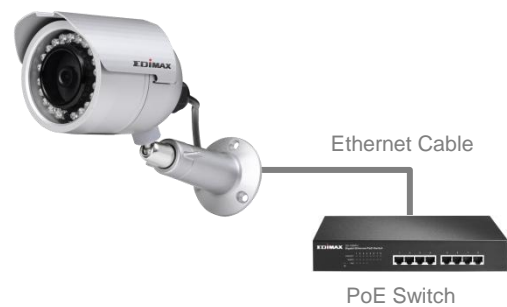

Power over Ethernet

The IR-112E complies with the IEEE 802.3af Power over Ethernet standard, allowing power and data transmission over a single Ethernet cable and eliminating the hassle of installing an additional power cable and adapter.