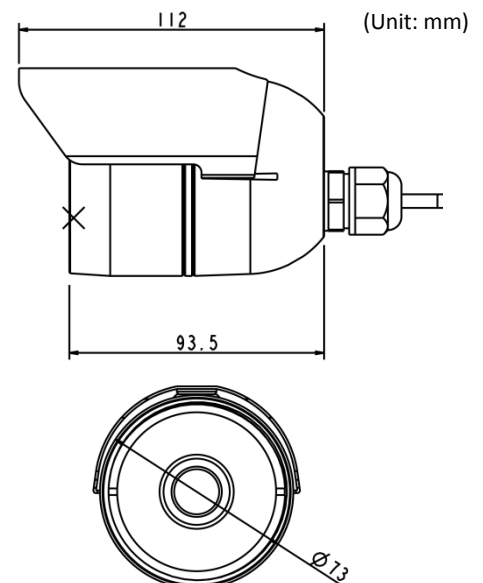

## TECHNICAL SPECIFICATIONS

Lens	Type	1/2.5" CMOS
	Focal Length/F-Number	Fixed Lens, f = 3.6mm, F1.8
	DC-Iris	-
	View Angle	67.8° (Diagonal)
Day Night Operation/IR Distance		Mechanical ICR, IR 15 Meters
Pan/Tilt/Rotate		-
Video Compression		H.264/MPEG-4/M-JPEG
Max Resolution		Full HD 1080P (1920 x 1080) @10FPS
Special Features	Event Trigger	Motion Detection
	Digital In/Out Points	-
	Pre/Post-Alarm Buffer	5 Second Pre-Alarm/5 second Post-Alarm, up to 3MB
	Digital Zoom	10x
	RS-485 Support	-
	Smartphone Monitoring	Free iPhone & Android App
	Multiple Streaming	Yes
	WDR Support	-
Storage		1 Micro SD Card Slot, up to 32GB
Audio Interface		-
Network		10BASE-T/100BASE-TX, RJ45
Power Supply		DC 5V2AV* Jack Ø2.1/PoE (IEEE 802.3af)
Operating Temperature		-20°C - 50°C
Dimensions (mm)		Ø73 (D) X 112 (L) mm
Weight (g)		450g
Certification (EMI, IP, RoHS)		CE/FCC/RoHS/IP66
ONVIF Support		Yes

## DIMENSIONS