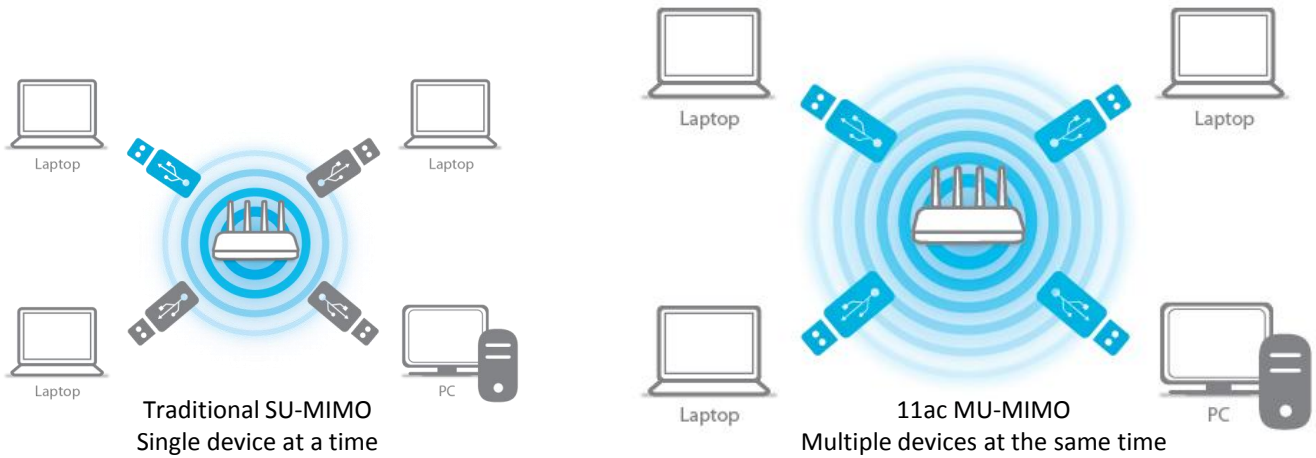

AC1200 Dual-Band MU-MIMO USB Adapter

Introduction

The EW-7822ULC is a AC1200 USB adapter that can pair with an 11ac MU-MIMO (Multiple User - Multiple Input Multiple Output) router. It upgrades your older laptop or PC to a MU-MIMO device and runs selectable dual-band Wi-Fi at speeds up to 300Mbps on 2.4GHz and 867Mbps on 5GHz.

VS.

Dual-Band Experience

Experience better performance and greater flexibility with EW-7822ULC for your laptop with dual-band connectivity. Either the 2.4GHz or 5GHz frequency band can be selected with top speeds at 300Mbps and 867Mbps respectively. Surf the internet and check emails on the longer-range 2.4GHz band, or use the high-speed 5GHz band for online gaming and YouTube or Netflix HD streaming.

11ac MU-MIMO

The 11ac MU-MIMO (Multiple User - Multiple Input Multiple Output) technology runs four streams and serve multiple devices simultaneously, for the fastest speeds and uninterrupted Wi-Fi connectivity to all devices.

MU-MIMO for Non-Stop Streaming

Instantly upgrades your older laptop or PC to the latest 11ac MU-MIMO functionality. Everyone in the room can enjoy smooth surfing, streaming and gaming at the same time when the EW-7822ULC is successfully paired with a MU-MIMO router.