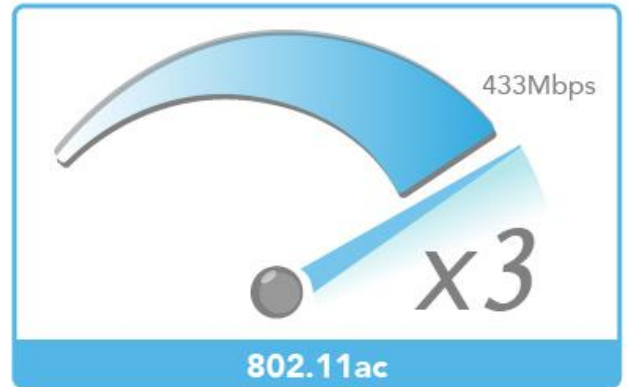

AC1200
Max. speed up to 300Mbps (2.4GHz) & 867Mbps (5GHz)

Dual-Band
Selectable Dual-Band Wi-Fi Connectivity

MU-MIMO
Pair with any MU-MIMO router

Beamforming
Directional signal targeting

Nano Size
Awesome for laptops

AC1200 Dual-Band MU-MIMO USB Adapter

Introduction

The EW-7822ULC is a AC1200 USB adapter that can pair with an 11ac MU-MIMO (Multiple User - Multiple Input Multiple Output) router. It upgrades your older laptop or PC to a MU-MIMO device and runs selectable dual-band Wi-Fi at speeds up to 300Mbps on 2.4GHz and 867Mbps on 5GHz.

Ultra-Speed with 802.11ac

The EW-7822ULC runs ultra-speed 802.11ac Wi-Fi that's almost three times faster than 802.11n. Upgrade your laptop or PC to sport 802.11ac Wi-Fi so you can enjoy online video streaming and multiple data transfers at the fastest speeds.

VS.

Dual-Band Experience

Experience better performance and greater flexibility with EW-7822ULC for your laptop with dual-band connectivity. Either the 2.4GHz or 5GHz frequency band can be selected with top speeds at 300Mbps and 867Mbps respectively. Surf the internet and check emails on the longer-range 2.4GHz band, or use the high-speed 5GHz band for online gaming and YouTube or Netflix HD streaming.