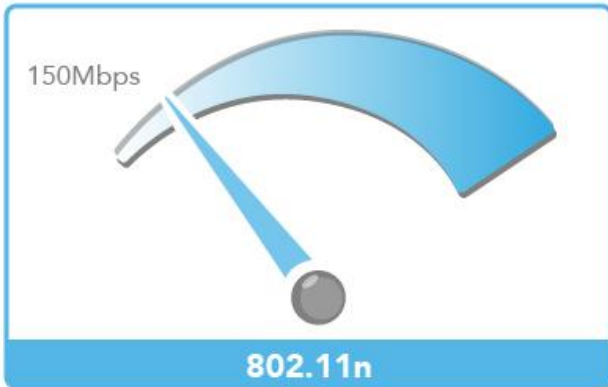

Ultra-Speed with 802.11ac

The EW-7822ULC runs ultra-speed 802.11ac Wi-Fi that's almost three times faster than 802.11n. Upgrade your laptop or PC to sport 802.11ac Wi-Fi so you can enjoy online video streaming and multiple data transfers at the fastest speeds.