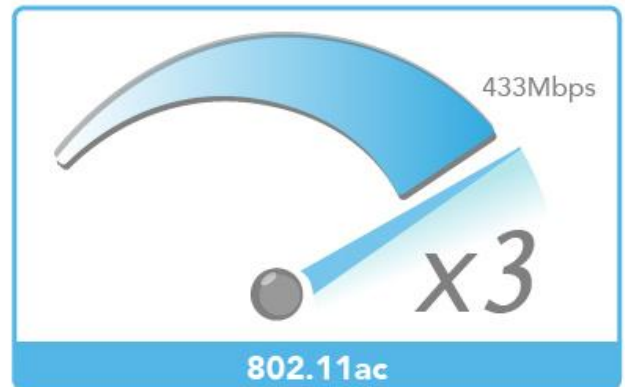

AC1200
Max. speed up to 300Mbps (2.4GHz) & 867Mbps (5GHz)

Dual-Band
Selectable Dual-Band Wi-Fi Connectivity

MU-MIMO
Pair with any MU-MIMO router

Beamforming
Directional signal targeting

Nano Size
Awesome for laptops

AC1200 Dual-Band MU-MIMO USB Adapter

Introduction

The EW-7822ULC is a AC1200 USB adapter that can pair with an 11ac MU-MIMO (Multiple User - Multiple Input Multiple Output) router. It upgrades your older laptop or PC to a MU-MIMO device and runs selectable dual-band Wi-Fi at speeds up to 300Mbps on 2.4GHz and 867Mbps on 5GHz.

Ultra-Speed with 802.11ac

The EW-7822ULC runs ultra-speed 802.11ac Wi-Fi that's almost three times faster than 802.11n. Upgrade your laptop or PC to sport 802.11ac Wi-Fi so you can enjoy online video streaming and multiple data transfers at the fastest speeds.

VS.

Dual-Band Experience

Experience better performance and greater flexibility with EW-7822ULC for your laptop with dual-band connectivity. Either the 2.4GHz or 5GHz frequency band can be selected with top speeds at 300Mbps and 867Mbps respectively. Surf the internet and check emails on the longer-range 2.4GHz band, or use the high-speed 5GHz band for online gaming and YouTube or Netflix HD streaming.