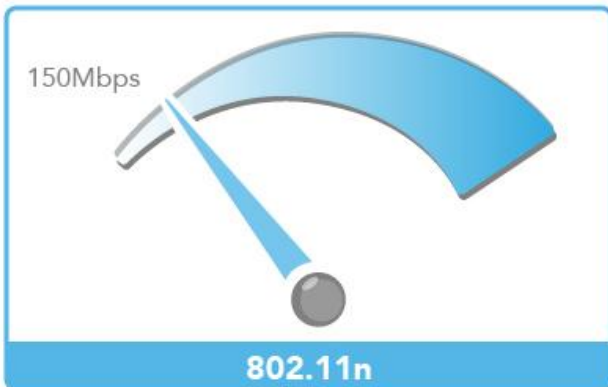

Ultra-Speed with 802.11ac

The EW-7822ULC runs ultra-speed 802.11ac Wi-Fi that's almost three times faster than 802.11n. Upgrade your laptop or PC to sport 802.11ac Wi-Fi so you can enjoy online video streaming and multiple data transfers at the fastest speeds.