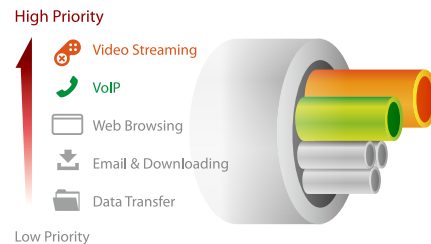

Learn more

Double PoE Cabling Distance *up to 200 Meters!*

Flexible PoE Deployment

Features IEEE 802.3at Power over Ethernet (PoE+) port supplies up to 30 watts of electricity for quick and easy deployment of PoE-enabled devices, saving further by reducing installation and deployment cost of power cable.

Innovative Port-Based VLAN

Features port-based VLAN, ports isolated from each other via DIP switches to prevent IP camera's multicast or broadcast storms.

Fan-Less Quiet Design

A fan-less design ensures quiet operation and enables an even more flexible and compact design.

Easy Hardware QoS

Supports 802.1p QoS via DIP switch that ensures top priority for video and voice traffic.

Model No.	GS-1008P V2	GS-1008PH V2	GS-1008PHE V2	ES-1008P V2	ES-1008PH V2	ES-1008PHE V2	ES-5104PH V2
10/100Base-TX	-	-	-	8	8	8	5
10/100/1000Base-T	8	8	8	-	-	-	-
PoE Port	8	4	4	8	4	4	4
Total PoE Power Budget	130W	70W	60W	130W	70W	60W	60W
Power Type	Internal Power	Internal Power	External Power	Internal Power	Internal Power	External Power	External Power