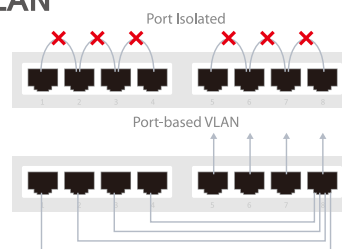

Learn more

Double PoE Cabling Distance *up to 200 Meters!*

Flexible PoE Deployment

Features IEEE 802.3at Power over Ethernet (PoE+) port supplies up to 30 watts of electricity for quick and easy deployment of PoE-enabled devices, saving further by reducing installation and deployment cost of power cable.

Innovative Port-Based VLAN

Features port-based VLAN, ports isolated from each other via DIP switches to prevent IP camera's multicast or broadcast storms.

Fan-Less Quiet Design

A fan-less design ensures quiet operation and enables an even more flexible and compact design.

Easy Hardware QoS

Supports 802.1p QoS via DIP switch that ensures top priority for video and voice traffic.

Model No.	GS-1008P V2	GS-1008PH V2	GS-1008PHE V2	ES-1008P V2	ES-1008PH V2	ES-1008PHE V2	ES-5104PH V2
10/100Base-TX	-	-	-	8	8	8	5
10/100/1000Base-T	8	8	8	-	-	-	-
PoE Port	8	4	4	8	4	4	4
Total PoE Power Budget	130W	70W	60W	130W	70W	60W	60W
Power Type	Internal Power	Internal Power	External Power	Internal Power	Internal Power	External Power	External Power