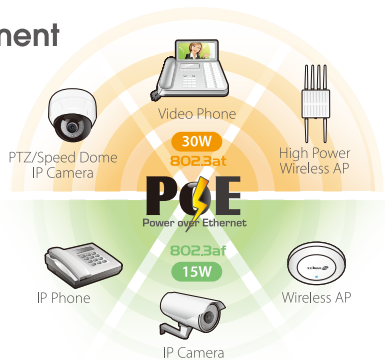

Long Range PoE+ Switch Series

Double the PoE Power Distance up to 200 Meters

802.3at
30W

CCTV
Mode

PoE+ Range
200M

Fan-
Less

VLAN

QoS

Learn more

Double PoE Cabling Distance *up to 200 Meters!*

Flexible PoE Deployment

Features IEEE 802.3at Power over Ethernet (PoE+) port supplies up to 30 watts of electricity for quick and easy deployment of PoE-enabled devices, saving further by reducing installation and deployment cost of power cable.

Innovative Port-Based VLAN

Features port-based VLAN, ports isolated from each other via DIP switches to prevent IP camera's multicast or broadcast storms.

Fan-Less Quiet Design

A fan-less design ensures quiet operation and enables an even more flexible and compact design.

Easy Hardware QoS

Supports 802.1p QoS via DIP switch that ensures top priority for video and voice traffic.

Model No.	GS-1008P V2	GS-1008PH V2	GS-1008PHE V2	ES-1008P V2	ES-1008PH V2	ES-1008PHE V2	ES-5104PH V2
10/100Base-TX	-	-	-	8	8	8	5
10/100/1000Base-T	8	8	8	-	-	-	-
PoE Port	8	4	4	8	4	4	4
Total PoE Power Budget	130W	70W	60W	130W	70W	60W	60W
Power Type	Internal Power	Internal Power	External Power	Internal Power	Internal Power	External Power	External Power