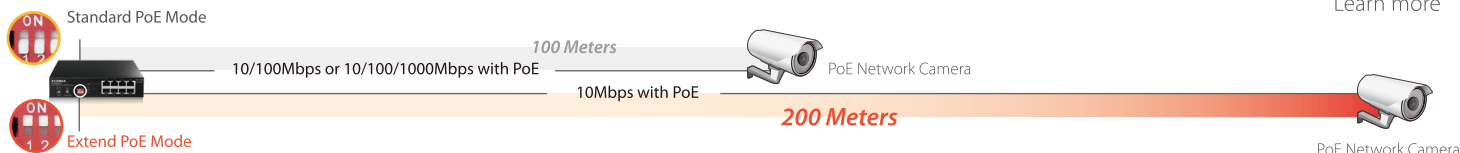

Long Range PoE+ Switch Series

Double the PoE Power Distance up to 200 Meters

802.3at
30W

CCTV
Mode

PoE+ Range
200M

Fan-
Less

VLAN

QoS

Learn more

Double PoE Cabling Distance *up to 200 Meters!*

Flexible PoE Deployment

Features IEEE 802.3at Power over Ethernet (PoE+) port supplies up to 30 watts of electricity for quick and easy deployment of PoE-enabled devices, saving further by reducing installation and deployment cost of power cable.

Innovative Port-Based VLAN

Features port-based VLAN, ports isolated from each other via DIP switches to prevent IP camera's multicast or broadcast storms.

Fan-Less Quiet Design

A fan-less design ensures quiet operation and enables an even more flexible and compact design.

Easy Hardware QoS

Supports 802.1p QoS via DIP switch that ensures top priority for video and voice traffic.

Model No.	GS-1008P V2	GS-1008PH V2	GS-1008PHE V2	ES-1008P V2	ES-1008PH V2	ES-1008PHE V2	ES-5104PH V2
10/100Base-TX	-	-	-	8	8	8	5
10/100/1000Base-T	8	8	8	-	-	-	-
PoE Port	8	4	4	8	4	4	4
Total PoE Power Budget	130W	70W	60W	130W	70W	60W	60W
Power Type	Internal Power	Internal Power	External Power	Internal Power	Internal Power	External Power	External Power